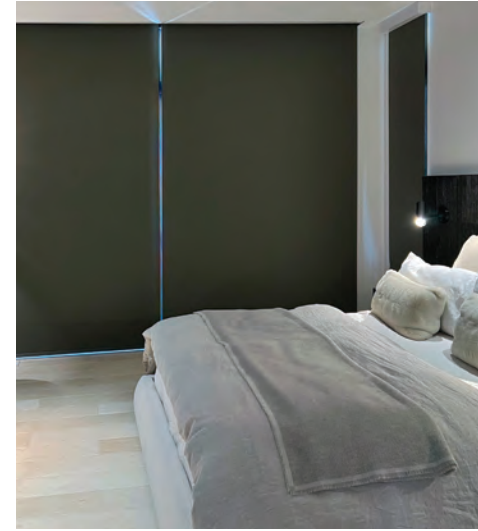

Translucent

Light-filtering with no view-through for privacy day or night. Shadows of objects may be visible on the fabric.

Blackout

Room-darkening with no view-through and complete privacy. Perfect anywhere you want to block light and view.